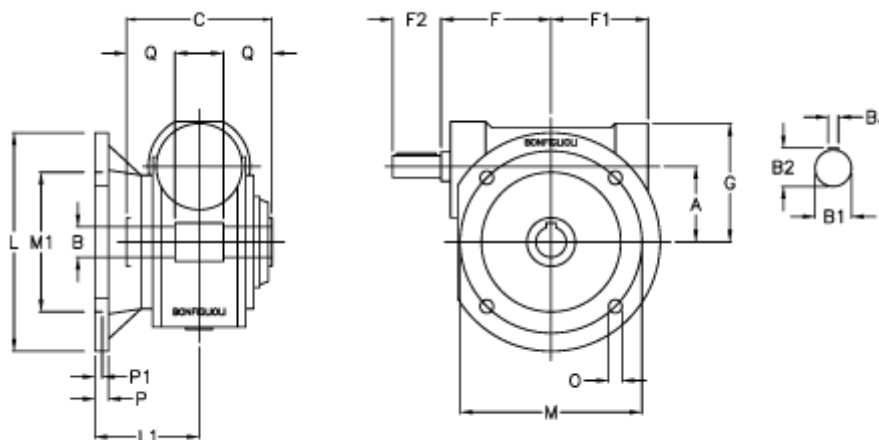

Article number: 3901185007500

Description: Worm gear with solid input shaft
VF 185FC-7-HS

Measures

a	= 185.4	F1 = 205	P = 22
B	= 60	F2 = 70	P1 = 13
B1	= 40	g = 267	Q = 65.0
B2	= 43	L = 400	
B3	= 12	L1 = 155.5	
C	= 190	m = 350	
Description	= VF 185FC-xx-HS	M1 = 280	
F	= 214.5	O = 22	